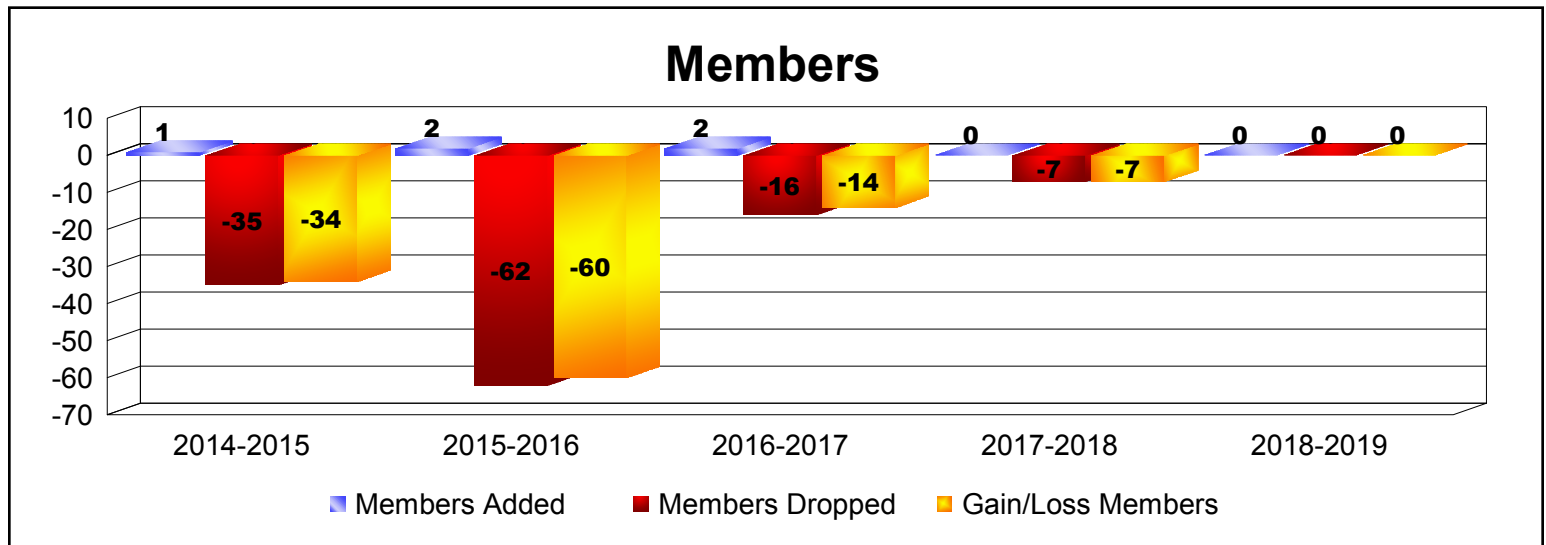

Year	New Clubs	Dropped Clubs	Gain/ Loss Clubs	New Members	Charter Members	Reinstate Members	Transfer Members	Total Member Added	Total Members Dropped	Gain/ Loss Members
2014-2015	0	0	0	1	0	0	0	1	-35	-34
2015-2016	0	-5	-5	2	0	0	0	2	-62	-60
2016-2017	0	-3	-3	2	0	0	0	2	-16	-14
2017-2018	0	0	0	0	0	0	0	0	-7	-7
2018-2019	0	-1	-1	0	0	0	0	0	0	0
Average	0	-2	-2	1	0	0	0	1	-24	-23

Membership Composition

June 2019 Cumulative

New Members	0.0%
Charter Members	0.0%
Reinstate Members	0.0%
Transfer members	0.0%
Total:	100.0%

Gender Comparison

June 2019 Cumulative