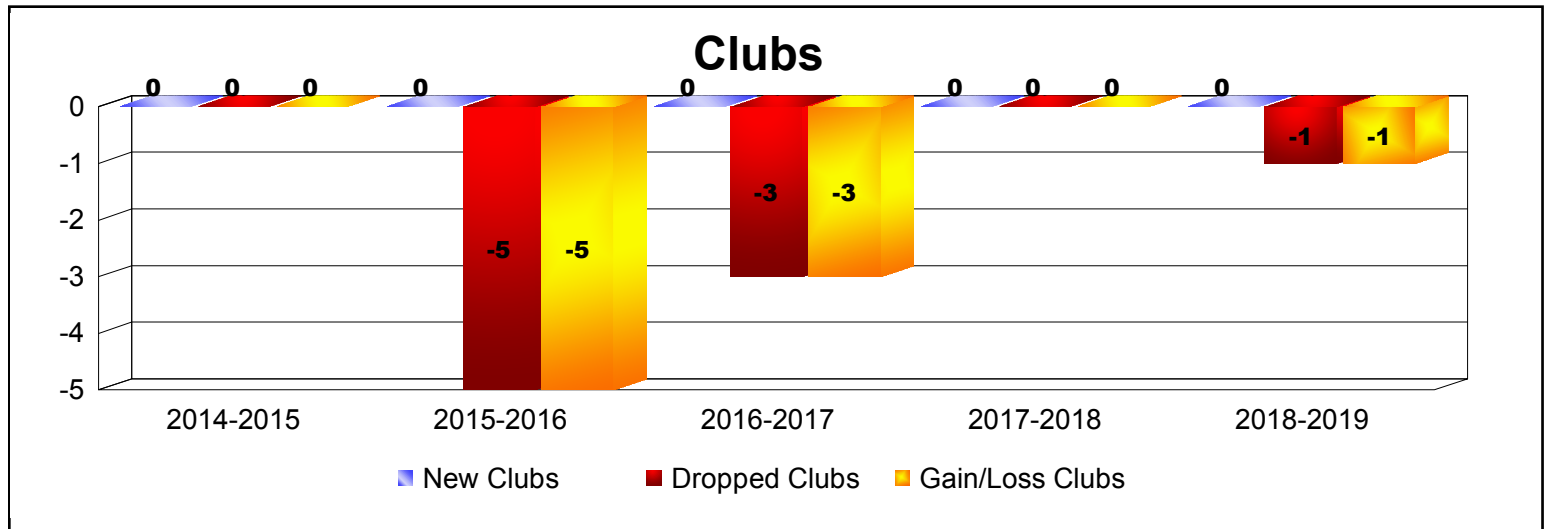

Year	New Clubs	Dropped Clubs	Gain/ Loss Clubs	New Members	Charter Members	Reinstate Members	Transfer Members	Total Member Added	Total Members Dropped	Gain/ Loss Members
2014-2015	0	0	0	1	0	0	0	1	-35	-34
2015-2016	0	-5	-5	2	0	0	0	2	-62	-60
2016-2017	0	-3	-3	2	0	0	0	2	-16	-14
2017-2018	0	0	0	0	0	0	0	0	-7	-7
2018-2019	0	-1	-1	0	0	0	0	0	0	0
Average	0	-2	-2	1	0	0	0	1	-24	-23

Membership Composition

June 2019 Cumulative

New Members	0.0%
Charter Members	0.0%
Reinstate Members	0.0%
Transfer members	0.0%
Total:	100.0%

Gender Comparison

June 2019 Cumulative